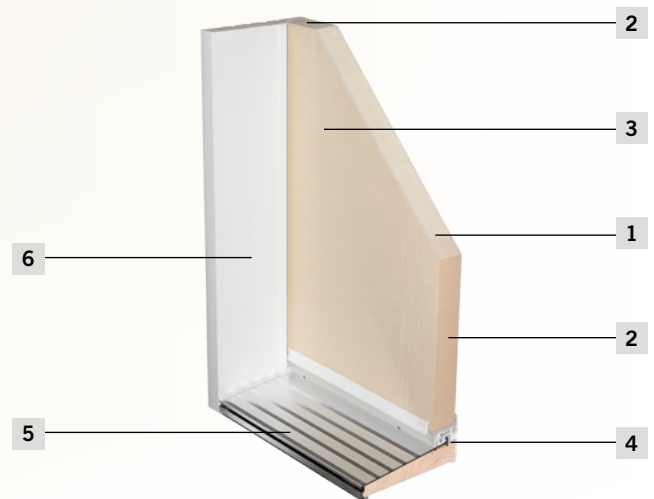

Double and Garden Fiber Doors

Exterior fiber doors collection is distinct by his authentic wood appearance that gives prestigious looking. Made of high definition fiberglass, his finish can be combined with a wide array of decorative glazing.

4 Adjustable bottom weatherstripping

Full-frame compression and magnetic weatherstripping

5 Inclined sill with integrated thermal break

6 Aluminum or PVC exterior cladding

Frame

Pine 184 mm (7 1/4")

Sill

Aluminum (natural) 184 mm (7 1/4")