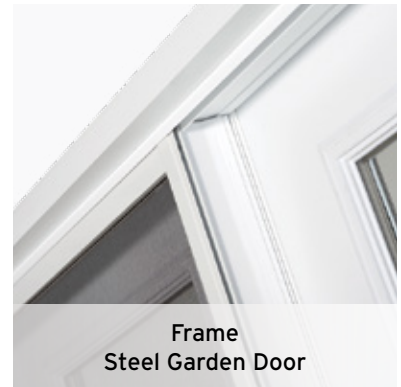

Details | Doors

Handles, Glazing, Sills and Finishing

Aesthetic and tight, the steel and fiber doors, Single and Combined, Double and Garden, with or without lateral panels, will offer that stylish look to your project. A large array of decorative glazings will give you the opportunity to have that unique door to your house. The resistant Patio doors made of first quality material will offer you a good energy efficiency and a great comfort.

Insect screen handle
Garden Door

Handle
Patio Door

Frame
Steel Garden Door

Sill
Steel Garden Door

Sill
Patio Garden Door

Glazing
Large offerings in details

Clear or black anodized sill

Color selection
Steel doors