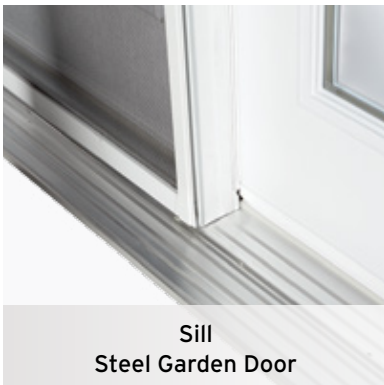

Details | Doors

Handles, Glazing, Sills and Finishing

Aesthetic and tight, the steel and fiber doors, Single and Combined, Double and Garden, with or without lateral panels, will offer that stylish look to your project. A large array of decorative glazings will give you the opportunity to have that unique door to your house. The resistant Patio doors made of first quality material will offer you a good energy efficiency and a great comfort.

Insect screen handle
Garden Door

Handle
Patio Door

Frame
Steel Garden Door

Sill
Steel Garden Door

Sill
Patio Garden Door

Glazing
Large offerings in details

Clear or black anodized sill

Color selection
Steel doors